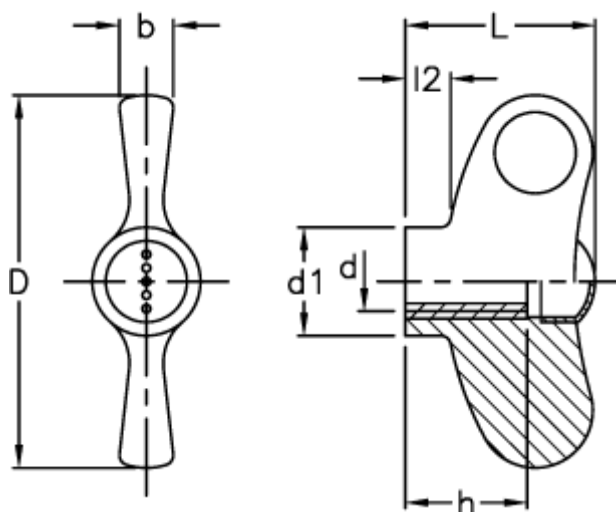

Article number: 23052232215

Description: E+G Wing nut
EWN.48 B-M6-C5, light-blue cap

Measures

b	= 7
D	= 47
d1	= 13.5
d 6H	= M6
h	= 12
L	= 24
l2	= 5.5